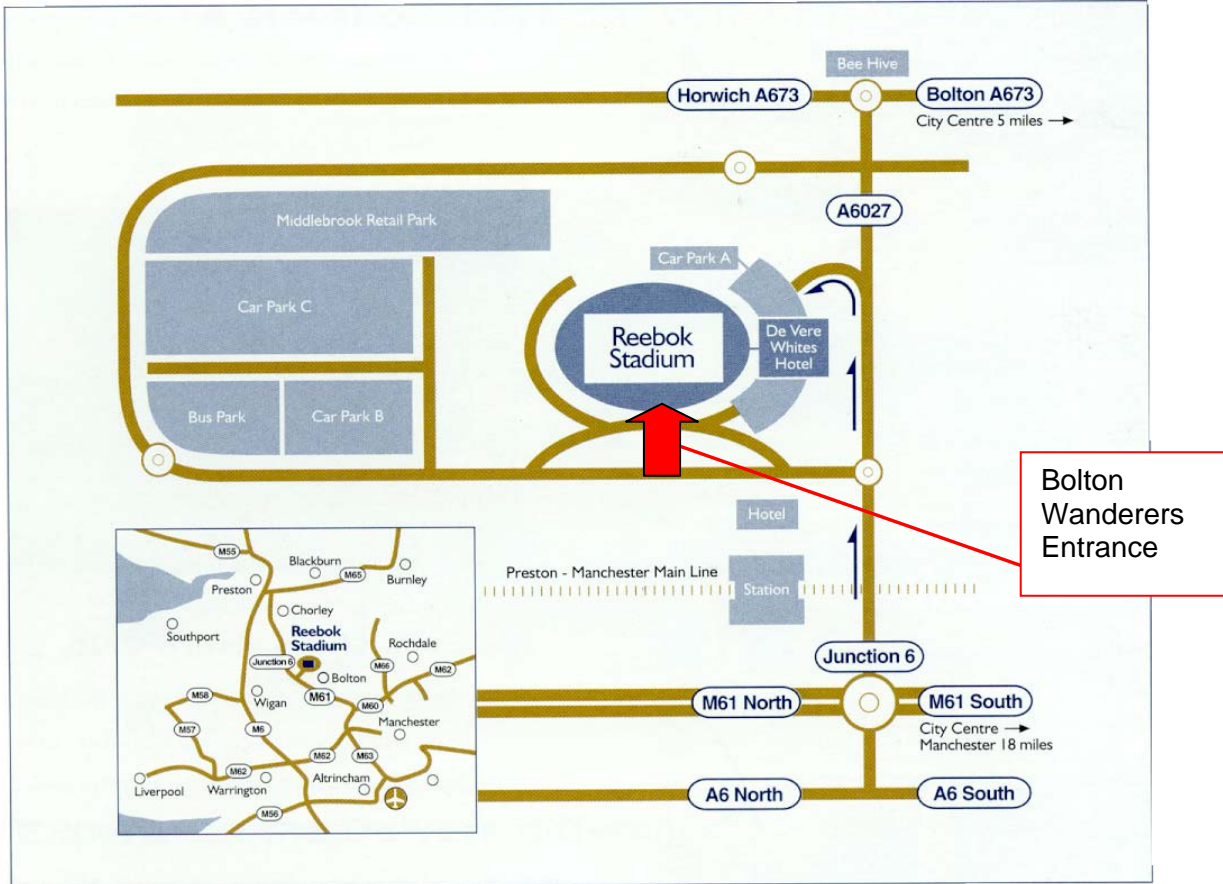

Venue Details: The Reebok Stadium, Burden Way, Horwich, Bolton BL6 6JW

Map:

Nearest Train Stations: The Reebok Stadium is 400 yards away from Horwich Parkway Station, which is a 45-minute direct link to Manchester airport and 20 minutes to Manchester city centre on the main Manchester - Preston line. The stadium can also be easily reached from Wigan Wallgate and Bolton Trinity Street stations.